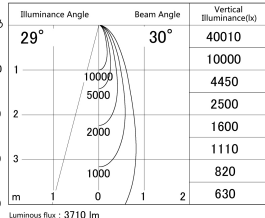

Item no. SD279-3530W9040

Series Name: AMMA High Power compact tracklight (SD279)

■ Lighting Distribution Curve (cd/1000 lm)

Installation	Track light
Type	Lens type Cylinder tracklight type (DC 48V)
Fixture wattage	32W
Beam angle	30deg
Color Temp.	4000K
CRI	Ra>90
Luminous	3709 lm
Body	Die-cast aluminum alloy
Body finish	White
Trim finish	White
Reflector finish	N/A
IP Rate	IP20
Light source	COB module
Input Voltage	DC 48V
Dimming Type	Non-dimmable
Certificate	CE, CCC
Cut Hole	N/A