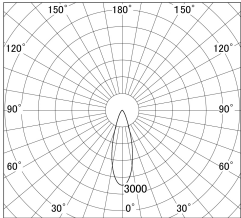

■ Lighting Distribution Curve (cd/1000 lm)