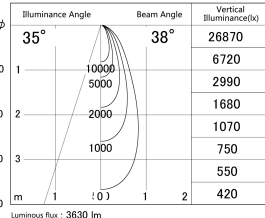

Item no. SD279-3540W9040

Series Name: AMMA High Power compact tracklight (SD279)

■ Lighting Distribution Curve (cd/1000 lm)

Installation	Track light
Type	Lens type Cylinder tracklight type (DC 48V)
Fixture wattage	32W
Beam angle	38deg
Color Temp.	4000K
CRI	Ra>90
Luminous	3632 lm
Body	Die-cast aluminum alloy
Body finish	White
Trim finish	White
Reflector finish	N/A
IP Rate	IP20
Light source	COB module
Input Voltage	DC 48V
Dimming Type	Non-dimmable
Certificate	CE, CCC
Cut Hole	N/A