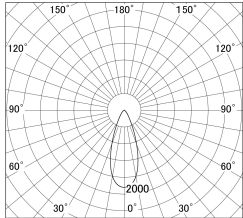

■ Lighting Distribution Curve (cd/1000 lm)