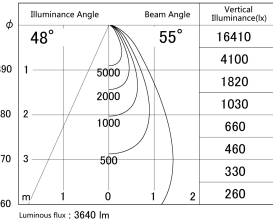

Item no. SD279-3555W9040

Series Name: AMMA High Power compact tracklight (SD279)

■ Lighting Distribution Curve (cd/1000 lm)

Installation	Track light
Type	Lens type Cylinder tracklight type (DC 48V)
Fixture wattage	32W
Beam angle	55deg
Color Temp.	4000K
CRI	Ra>90
Luminous	3638 lm
Body	Die-cast aluminum alloy
Body finish	White
Trim finish	White
Reflector finish	N/A
IP Rate	IP20
Light source	COB module
Input Voltage	DC 48V
Dimming Type	Non-dimmable
Certificate	CE, CCC
Cut Hole	N/A