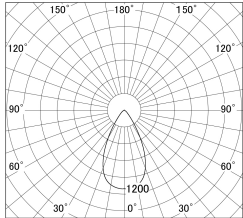

■ Lighting Distribution Curve (cd/1000 lm)