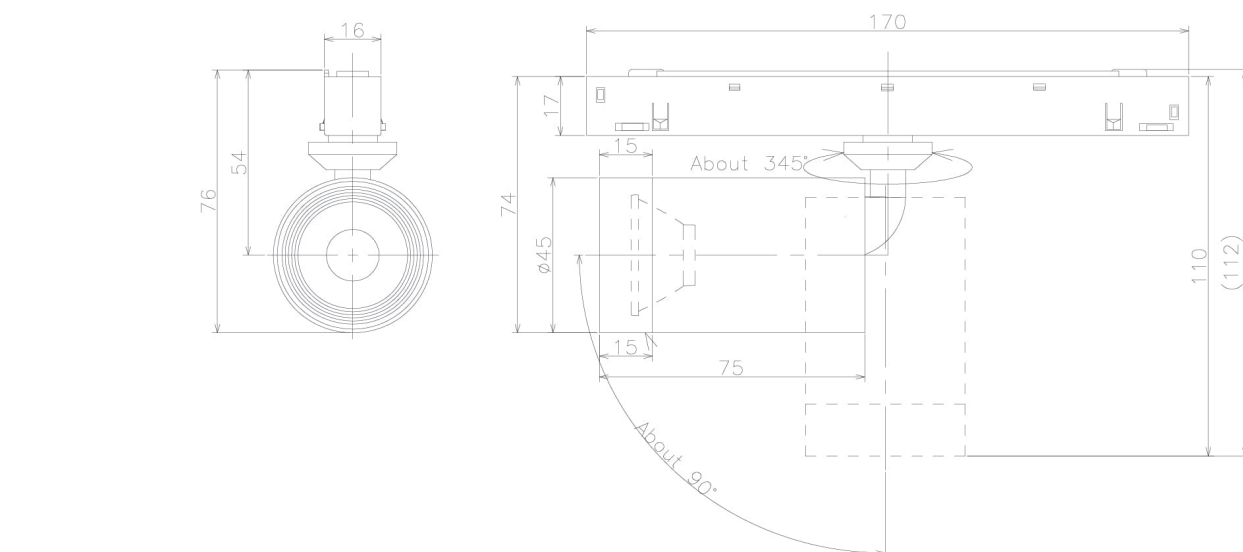

Item no. SD279-0920B9027

Series Name: AMMA High Power compact tracklight (SD279)

■ Lighting Distribution Curve (cd/1000 lm)

Installation	Track light
Type	Lens type Cylinder tracklight type (DC 48V)
Fixture wattage	10W
Beam angle	20deg
Color Temp.	2700K
CRI	Ra>90
Luminous	841 lm
Body	Die-cast aluminum alloy
Body finish	Black
Trim finish	Black
Reflector finish	N/A
IP Rate	IP20
Light source	COB module
Input Voltage	DC 48V
Dimming Type	Non-dimmable
Certificate	CE, CCC
Cut Hole	N/A