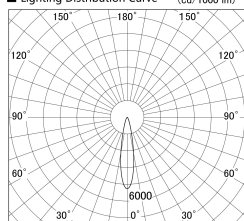

■ Lighting Distribution Curve (cd/1000 lm)