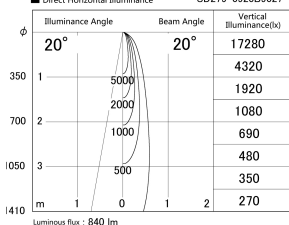

Item no. SD279-0920B9027

Series Name: AMMA High Power compact tracklight (SD279)

■ Lighting Distribution Curve (cd/1000 lm)

Installation	Track light
Type	Lens type Cylinder tracklight type (DC 48V)
Fixture wattage	10W
Beam angle	20deg
Color Temp.	2700K
CRI	Ra>90
Luminous	841 lm
Body	Die-cast aluminum alloy
Body finish	Black
Trim finish	Black
Reflector finish	N/A
IP Rate	IP20
Light source	COB module
Input Voltage	DC 48V
Dimming Type	Non-dimmable
Certificate	CE, CCC
Cut Hole	N/A