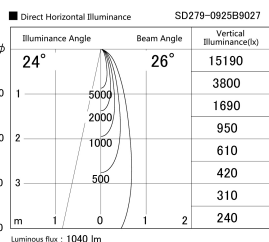

Item no. SD279-0925B9027

Series Name: AMMA High Power compact tracklight (SD279)

Installation	Track light
Type	Lens type Cylinder tracklight type (DC 48V)
Fixture wattage	10W
Beam angle	26deg
Color Temp.	2700K
CRI	Ra>90
Luminous	1038 lm
Body	Die-cast aluminum alloy
Body finish	Black
Trim finish	Black
Reflector finish	N/A
IP Rate	IP20
Light source	COB module
Input Voltage	DC 48V
Dimming Type	Non-dimmable
Certificate	CE, CCC
Cut Hole	N/A