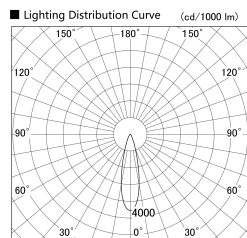

Item no. SD279-0925B9027

Series Name: AMMA High Power compact tracklight (SD279)

Installation	Track light
Type	Lens type Cylinder tracklight type (DC 48V)
Fixture wattage	10W
Beam angle	26deg
Color Temp.	2700K
CRI	Ra>90
Luminous	1038 lm
Body	Die-cast aluminum alloy
Body finish	Black
Trim finish	Black
Reflector finish	N/A
IP Rate	IP20
Light source	COB module
Input Voltage	DC 48V
Dimming Type	Non-dimmable
Certificate	CE, CCC
Cut Hole	N/A