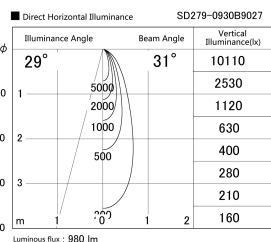

Item no. SD279-0930B9027

Series Name: AMMA High Power compact tracklight (SD279)

Installation	Track light
Type	Lens type Cylinder tracklight type (DC 48V)
Fixture wattage	10W
Beam angle	31deg
Color Temp.	2700K
CRI	Ra>90
Luminous	982 lm
Body	Die-cast aluminum alloy
Body finish	Black
Trim finish	Black
Reflector finish	N/A
IP Rate	IP20
Light source	COB module
Input Voltage	DC 48V
Dimming Type	Non-dimmable
Certificate	CE, CCC
Cut Hole	N/A