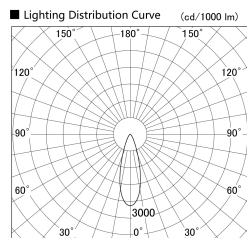

Item no. SD279-0930B9027

Series Name: AMMA High Power compact tracklight (SD279)

Installation	Track light
Type	Lens type Cylinder tracklight type (DC 48V)
Fixture wattage	10W
Beam angle	31deg
Color Temp.	2700K
CRI	Ra>90
Luminous	982 lm
Body	Die-cast aluminum alloy
Body finish	Black
Trim finish	Black
Reflector finish	N/A
IP Rate	IP20
Light source	COB module
Input Voltage	DC 48V
Dimming Type	Non-dimmable
Certificate	CE, CCC
Cut Hole	N/A