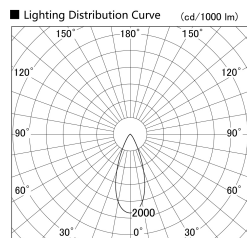

Item no. SD279-0940B9027

Series Name: AMMA High Power compact tracklight (SD279)

Installation	Track light
Type	Lens type Cylinder tracklight type (DC 48V)
Fixture wattage	10W
Beam angle	40deg
Color Temp.	2700K
CRI	Ra>90
Luminous	1013 lm
Body	Die-cast aluminum alloy
Body finish	Black
Trim finish	Black
Reflector finish	N/A
IP Rate	IP20
Light source	COB module
Input Voltage	DC 48V
Dimming Type	Non-dimmable
Certificate	CE, CCC
Cut Hole	N/A