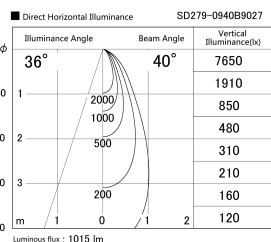

Item no. SD279-0940B9027

Series Name: AMMA High Power compact tracklight (SD279)

Installation	Track light
Type	Lens type Cylinder tracklight type (DC 48V)
Fixture wattage	10W
Beam angle	40deg
Color Temp.	2700K
CRI	Ra>90
Luminous	1013 lm
Body	Die-cast aluminum alloy
Body finish	Black
Trim finish	Black
Reflector finish	N/A
IP Rate	IP20
Light source	COB module
Input Voltage	DC 48V
Dimming Type	Non-dimmable
Certificate	CE, CCC
Cut Hole	N/A