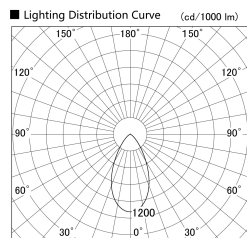

Item no. SD279-0955B9027

Series Name: AMMA High Power compact tracklight (SD279)

Installation	Track light
Type	Lens type Cylinder tracklight type (DC 48V)
Fixture wattage	10W
Beam angle	53deg
Color Temp.	2700K
CRI	Ra>90
Luminous	939 lm
Body	Die-cast aluminum alloy
Body finish	Black
Trim finish	Black
Reflector finish	N/A
IP Rate	IP20
Light source	COB module
Input Voltage	DC 48V
Dimming Type	Non-dimmable
Certificate	CE, CCC
Cut Hole	N/A