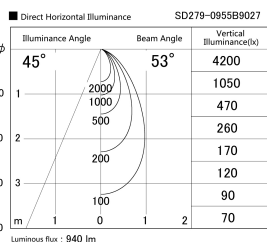

Item no. SD279-0955B9027

Series Name: AMMA High Power compact tracklight (SD279)

Installation	Track light
Type	Lens type Cylinder tracklight type (DC 48V)
Fixture wattage	10W
Beam angle	53deg
Color Temp.	2700K
CRI	Ra>90
Luminous	939 lm
Body	Die-cast aluminum alloy
Body finish	Black
Trim finish	Black
Reflector finish	N/A
IP Rate	IP20
Light source	COB module
Input Voltage	DC 48V
Dimming Type	Non-dimmable
Certificate	CE, CCC
Cut Hole	N/A