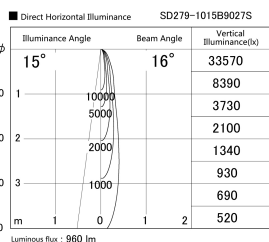

Item no. SD279-1015B9027S

Series Name: AMMA High Power compact tracklight (SD279)

Installation	Track light
Type	Lens type Cylinder tracklight type (DC 48V)
Fixture wattage	10W
Beam angle	16deg
Color Temp.	2700K
CRI	Ra>90
Luminous	961 lm
Body	Die-cast aluminum alloy
Body finish	Black
Trim finish	Black
Reflector finish	N/A
IP Rate	IP20
Light source	COB module
Input Voltage	DC 48V
Dimming Type	Non-dimmable
Certificate	CE, CCC
Cut Hole	N/A