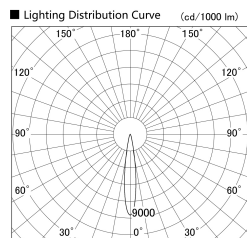

Item no. SD279-1015B9027S

Series Name: AMMA High Power compact tracklight (SD279)

Installation	Track light
Type	Lens type Cylinder tracklight type (DC 48V)
Fixture wattage	10W
Beam angle	16deg
Color Temp.	2700K
CRI	Ra>90
Luminous	961 lm
Body	Die-cast aluminum alloy
Body finish	Black
Trim finish	Black
Reflector finish	N/A
IP Rate	IP20
Light source	COB module
Input Voltage	DC 48V
Dimming Type	Non-dimmable
Certificate	CE, CCC
Cut Hole	N/A