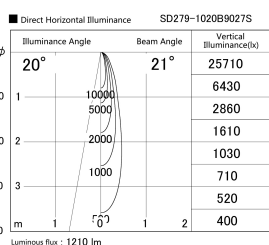

Item no. SD279-1020B9027S

Series Name: AMMA High Power compact tracklight (SD279)

Installation	Track light
Type	Lens type Cylinder tracklight type (DC 48V)
Fixture wattage	10W
Beam angle	21deg
Color Temp.	2700K
CRI	Ra>90
Luminous	1210 lm
Body	Die-cast aluminum alloy
Body finish	Black
Trim finish	Black
Reflector finish	N/A
IP Rate	IP20
Light source	COB module
Input Voltage	DC 48V
Dimming Type	Non-dimmable
Certificate	CE, CCC
Cut Hole	N/A