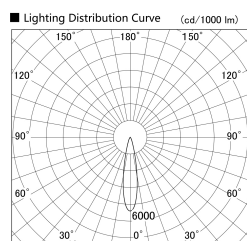

Item no. SD279-1020B9027S

Series Name: AMMA High Power compact tracklight (SD279)

Installation	Track light
Type	Lens type Cylinder tracklight type (DC 48V)
Fixture wattage	10W
Beam angle	21deg
Color Temp.	2700K
CRI	Ra>90
Luminous	1210 lm
Body	Die-cast aluminum alloy
Body finish	Black
Trim finish	Black
Reflector finish	N/A
IP Rate	IP20
Light source	COB module
Input Voltage	DC 48V
Dimming Type	Non-dimmable
Certificate	CE, CCC
Cut Hole	N/A