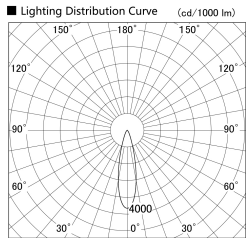

Item no. SD279-1025B9027S

Series Name: AMMA High Power compact tracklight (SD279)

Installation	Track light
Type	Lens type Cylinder tracklight type (DC 48V)
Fixture wattage	10W
Beam angle	25deg
Color Temp.	2700K
CRI	Ra>90
Luminous	1140 lm
Body	Die-cast aluminum alloy
Body finish	Black
Trim finish	Black
Reflector finish	N/A
IP Rate	IP20
Light source	COB module
Input Voltage	DC 48V
Dimming Type	Non-dimmable
Certificate	CE, CCC
Cut Hole	N/A