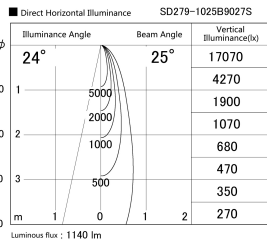

Item no. SD279-1025B9027S

Series Name: AMMA High Power compact tracklight (SD279)

Installation	Track light
Type	Lens type Cylinder tracklight type (DC 48V)
Fixture wattage	10W
Beam angle	25deg
Color Temp.	2700K
CRI	Ra>90
Luminous	1140 lm
Body	Die-cast aluminum alloy
Body finish	Black
Trim finish	Black
Reflector finish	N/A
IP Rate	IP20
Light source	COB module
Input Voltage	DC 48V
Dimming Type	Non-dimmable
Certificate	CE, CCC
Cut Hole	N/A