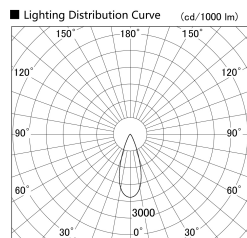

Item no. SD279-1035B9027S

Series Name: AMMA High Power compact tracklight (SD279)

Installation	Track light
Type	Lens type Cylinder tracklight type (DC 48V)
Fixture wattage	10W
Beam angle	36deg
Color Temp.	2700K
CRI	Ra>90
Luminous	1178 lm
Body	Die-cast aluminum alloy
Body finish	Black
Trim finish	Black
Reflector finish	N/A
IP Rate	IP20
Light source	COB module
Input Voltage	DC 48V
Dimming Type	Non-dimmable
Certificate	CE, CCC
Cut Hole	N/A