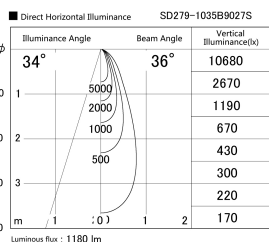

Item no. SD279-1035B9027S

Series Name: AMMA High Power compact tracklight (SD279)

Installation	Track light
Type	Lens type Cylinder tracklight type (DC 48V)
Fixture wattage	10W
Beam angle	36deg
Color Temp.	2700K
CRI	Ra>90
Luminous	1178 lm
Body	Die-cast aluminum alloy
Body finish	Black
Trim finish	Black
Reflector finish	N/A
IP Rate	IP20
Light source	COB module
Input Voltage	DC 48V
Dimming Type	Non-dimmable
Certificate	CE, CCC
Cut Hole	N/A