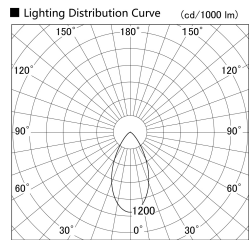

Item no. SD279-1050B9027S

Series Name: AMMA High Power compact tracklight (SD279)

Installation	Track light
Type	Lens type Cylinder tracklight type (DC 48V)
Fixture wattage	10W
Beam angle	52deg
Color Temp.	2700K
CRI	Ra>90
Luminous	1079 lm
Body	Die-cast aluminum alloy
Body finish	Black
Trim finish	Black
Reflector finish	N/A
IP Rate	IP20
Light source	COB module
Input Voltage	DC 48V
Dimming Type	Non-dimmable
Certificate	CE, CCC
Cut Hole	N/A