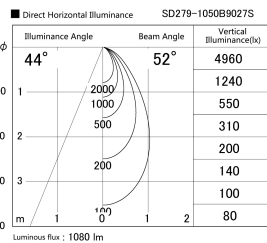

Item no. SD279-1050B9027S

Series Name: AMMA High Power compact tracklight (SD279)

Installation	Track light
Type	Lens type Cylinder tracklight type (DC 48V)
Fixture wattage	10W
Beam angle	52deg
Color Temp.	2700K
CRI	Ra>90
Luminous	1079 lm
Body	Die-cast aluminum alloy
Body finish	Black
Trim finish	Black
Reflector finish	N/A
IP Rate	IP20
Light source	COB module
Input Voltage	DC 48V
Dimming Type	Non-dimmable
Certificate	CE, CCC
Cut Hole	N/A