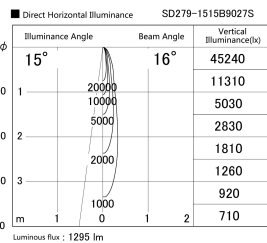

Item no. SD279-1515B9027S

Series Name: AMMA High Power compact tracklight (SD279)

Installation	Track light
Type	Lens type Cylinder tracklight type (DC 48V)
Fixture wattage	14W
Beam angle	16deg
Color Temp.	2700K
CRI	Ra>90
Luminous	1295 lm
Body	Die-cast aluminum alloy
Body finish	Black
Trim finish	Black
Reflector finish	N/A
IP Rate	IP20
Light source	COB module
Input Voltage	DC 48V
Dimming Type	Non-dimmable
Certificate	CE, CCC
Cut Hole	N/A