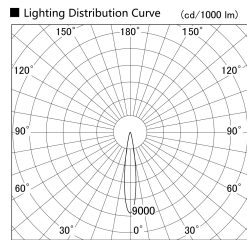

Item no. SD279-1515B9027S

Series Name: AMMA High Power compact tracklight (SD279)

Installation	Track light
Type	Lens type Cylinder tracklight type (DC 48V)
Fixture wattage	14W
Beam angle	16deg
Color Temp.	2700K
CRI	Ra>90
Luminous	1295 lm
Body	Die-cast aluminum alloy
Body finish	Black
Trim finish	Black
Reflector finish	N/A
IP Rate	IP20
Light source	COB module
Input Voltage	DC 48V
Dimming Type	Non-dimmable
Certificate	CE, CCC
Cut Hole	N/A