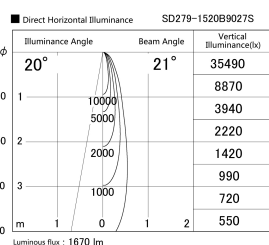

Item no. SD279-1520B9027S

Series Name: AMMA High Power compact tracklight (SD279)

Installation	Track light
Type	Lens type Cylinder tracklight type (DC 48V)
Fixture wattage	14W
Beam angle	21deg
Color Temp.	2700K
CRI	Ra>90
Luminous	1670 lm
Body	Die-cast aluminum alloy
Body finish	Black
Trim finish	Black
Reflector finish	N/A
IP Rate	IP20
Light source	COB module
Input Voltage	DC 48V
Dimming Type	Non-dimmable
Certificate	CE, CCC
Cut Hole	N/A