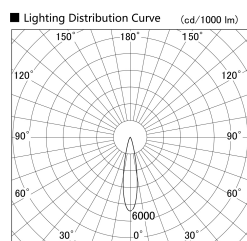

Item no. SD279-1520B9027S

Series Name: AMMA High Power compact tracklight (SD279)

Installation	Track light
Type	Lens type Cylinder tracklight type (DC 48V)
Fixture wattage	14W
Beam angle	21deg
Color Temp.	2700K
CRI	Ra>90
Luminous	1670 lm
Body	Die-cast aluminum alloy
Body finish	Black
Trim finish	Black
Reflector finish	N/A
IP Rate	IP20
Light source	COB module
Input Voltage	DC 48V
Dimming Type	Non-dimmable
Certificate	CE, CCC
Cut Hole	N/A