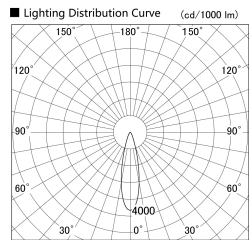

Item no. SD279-1525B9027S

Series Name: AMMA High Power compact tracklight (SD279)

Installation	Track light
Type	Lens type Cylinder tracklight type (DC 48V)
Fixture wattage	14W
Beam angle	25deg
Color Temp.	2700K
CRI	Ra>90
Luminous	1572 lm
Body	Die-cast aluminum alloy
Body finish	Black
Trim finish	Black
Reflector finish	N/A
IP Rate	IP20
Light source	COB module
Input Voltage	DC 48V
Dimming Type	Non-dimmable
Certificate	CE, CCC
Cut Hole	N/A