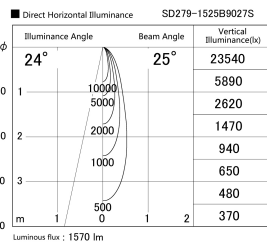

Item no. SD279-1525B9027S

Series Name: AMMA High Power compact tracklight (SD279)

Installation	Track light
Type	Lens type Cylinder tracklight type (DC 48V)
Fixture wattage	14W
Beam angle	25deg
Color Temp.	2700K
CRI	Ra>90
Luminous	1572 lm
Body	Die-cast aluminum alloy
Body finish	Black
Trim finish	Black
Reflector finish	N/A
IP Rate	IP20
Light source	COB module
Input Voltage	DC 48V
Dimming Type	Non-dimmable
Certificate	CE, CCC
Cut Hole	N/A