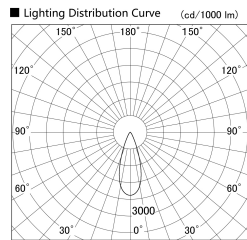

Item no. SD279-1535B9027S

Series Name: AMMA High Power compact tracklight (SD279)

Installation	Track light
Type	Lens type Cylinder tracklight type (DC 48V)
Fixture wattage	14W
Beam angle	36deg
Color Temp.	2700K
CRI	Ra>90
Luminous	1625 lm
Body	Die-cast aluminum alloy
Body finish	Black
Trim finish	Black
Reflector finish	N/A
IP Rate	IP20
Light source	COB module
Input Voltage	DC 48V
Dimming Type	Non-dimmable
Certificate	CE, CCC
Cut Hole	N/A