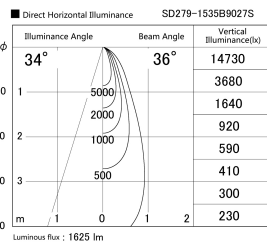

Item no. SD279-1535B9027S

Series Name: AMMA High Power compact tracklight (SD279)

Installation	Track light
Type	Lens type Cylinder tracklight type (DC 48V)
Fixture wattage	14W
Beam angle	36deg
Color Temp.	2700K
CRI	Ra>90
Luminous	1625 lm
Body	Die-cast aluminum alloy
Body finish	Black
Trim finish	Black
Reflector finish	N/A
IP Rate	IP20
Light source	COB module
Input Voltage	DC 48V
Dimming Type	Non-dimmable
Certificate	CE, CCC
Cut Hole	N/A