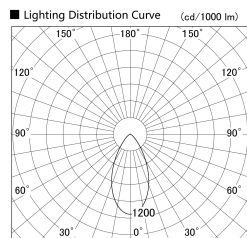

Item no. SD279-1550B9027S

Series Name: AMMA High Power compact tracklight (SD279)

Installation	Track light
Type	Lens type Cylinder tracklight type (DC 48V)
Fixture wattage	14W
Beam angle	52deg
Color Temp.	2700K
CRI	Ra>90
Luminous	1488 lm
Body	Die-cast aluminum alloy
Body finish	Black
Trim finish	Black
Reflector finish	N/A
IP Rate	IP20
Light source	COB module
Input Voltage	DC 48V
Dimming Type	Non-dimmable
Certificate	CE, CCC
Cut Hole	N/A