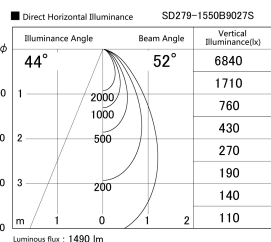

Item no. SD279-1550B9027S

Series Name: AMMA High Power compact tracklight (SD279)

Installation	Track light
Type	Lens type Cylinder tracklight type (DC 48V)
Fixture wattage	14W
Beam angle	52deg
Color Temp.	2700K
CRI	Ra>90
Luminous	1488 lm
Body	Die-cast aluminum alloy
Body finish	Black
Trim finish	Black
Reflector finish	N/A
IP Rate	IP20
Light source	COB module
Input Voltage	DC 48V
Dimming Type	Non-dimmable
Certificate	CE, CCC
Cut Hole	N/A