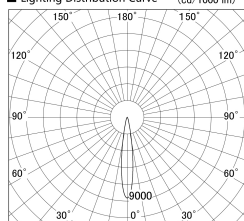

■ Lighting Distribution Curve (cd/1000 lm)