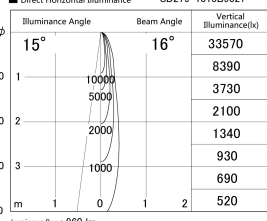

Item no. SD279-1015B9027

Series Name: AMMA High Power compact tracklight (SD279)

■ Lighting Distribution Curve (cd/1000 lm)

Installation	Track light
Type	Lens type Cylinder tracklight type (DC 48V)
Fixture wattage	10W
Beam angle	16deg
Color Temp.	2700K
CRI	Ra>90
Luminous	961 lm
Body	Die-cast aluminum alloy
Body finish	Black
Trim finish	Black
Reflector finish	N/A
IP Rate	IP20
Light source	COB module
Input Voltage	DC 48V
Dimming Type	Non-dimmable
Certificate	CE, CCC
Cut Hole	N/A