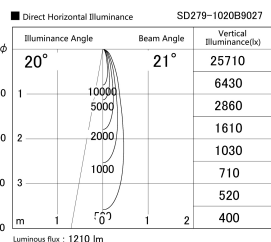

Item no. SD279-1020B9027

Series Name: AMMA High Power compact tracklight (SD279)

Installation	Track light
Type	Lens type Cylinder tracklight type (DC 48V)
Fixture wattage	10W
Beam angle	21deg
Color Temp.	2700K
CRI	Ra>90
Luminous	1210 lm
Body	Die-cast aluminum alloy
Body finish	Black
Trim finish	Black
Reflector finish	N/A
IP Rate	IP20
Light source	COB module
Input Voltage	DC 48V
Dimming Type	Non-dimmable
Certificate	CE, CCC
Cut Hole	N/A