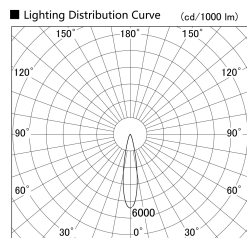

Item no. SD279-1020B9027

Series Name: AMMA High Power compact tracklight (SD279)

Installation	Track light
Type	Lens type Cylinder tracklight type (DC 48V)
Fixture wattage	10W
Beam angle	21deg
Color Temp.	2700K
CRI	Ra>90
Luminous	1210 lm
Body	Die-cast aluminum alloy
Body finish	Black
Trim finish	Black
Reflector finish	N/A
IP Rate	IP20
Light source	COB module
Input Voltage	DC 48V
Dimming Type	Non-dimmable
Certificate	CE, CCC
Cut Hole	N/A