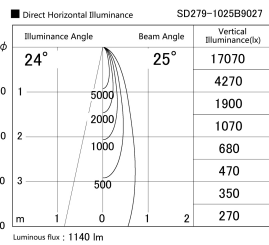

Item no. SD279-1025B9027

Series Name: AMMA High Power compact tracklight (SD279)

Installation	Track light
Type	Lens type Cylinder tracklight type (DC 48V)
Fixture wattage	10W
Beam angle	25deg
Color Temp.	2700K
CRI	Ra>90
Luminous	1140 lm
Body	Die-cast aluminum alloy
Body finish	Black
Trim finish	Black
Reflector finish	N/A
IP Rate	IP20
Light source	COB module
Input Voltage	DC 48V
Dimming Type	Non-dimmable
Certificate	CE, CCC
Cut Hole	N/A