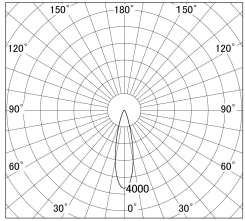

■ Lighting Distribution Curve (cd/1000 lm)