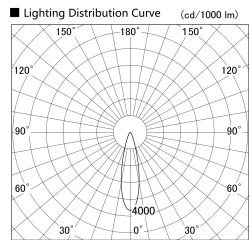

Item no. SD279-1025B9027

Series Name: AMMA High Power compact tracklight (SD279)

Installation	Track light
Type	Lens type Cylinder tracklight type (DC 48V)
Fixture wattage	10W
Beam angle	25deg
Color Temp.	2700K
CRI	Ra>90
Luminous	1140 lm
Body	Die-cast aluminum alloy
Body finish	Black
Trim finish	Black
Reflector finish	N/A
IP Rate	IP20
Light source	COB module
Input Voltage	DC 48V
Dimming Type	Non-dimmable
Certificate	CE, CCC
Cut Hole	N/A