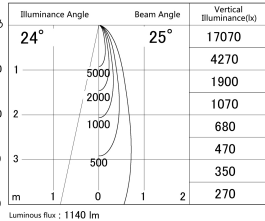

Item no. SD279-1025B9027

Series Name: AMMA High Power compact tracklight (SD279)

■ Lighting Distribution Curve (cd/1000 lm)

Installation	Track light
Type	Lens type Cylinder tracklight type (DC 48V)
Fixture wattage	10W
Beam angle	25deg
Color Temp.	2700K
CRI	Ra>90
Luminous	1140 lm
Body	Die-cast aluminum alloy
Body finish	Black
Trim finish	Black
Reflector finish	N/A
IP Rate	IP20
Light source	COB module
Input Voltage	DC 48V
Dimming Type	Non-dimmable
Certificate	CE, CCC
Cut Hole	N/A