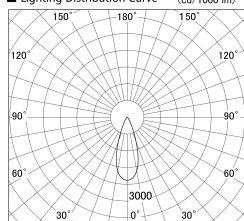

Item no. SD279-1035B9027

Series Name: AMMA High Power compact tracklight (SD279)

■ Lighting Distribution Curve (cd/1000 lm)

■ Direct Horizontal Illuminance SD279-1035B9027

Installation	Track light
Type	Lens type Cylinder tracklight type (DC 48V)
Fixture wattage	10W
Beam angle	36deg
Color Temp.	2700K
CRI	Ra>90
Luminous	1178 lm
Body	Die-cast aluminum alloy
Body finish	Black
Trim finish	Black
Reflector finish	N/A
IP Rate	IP20
Light source	COB module
Input Voltage	DC 48V
Dimming Type	Non-dimmable
Certificate	CE, CCC
Cut Hole	N/A