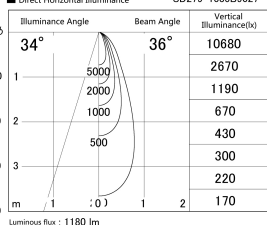

Item no. SD279-1035B9027

Series Name: AMMA High Power compact tracklight (SD279)

■ Lighting Distribution Curve (cd/1000 lm)

■ Direct Horizontal Illuminance SD279-1035B9027

Installation	Track light
Type	Lens type Cylinder tracklight type (DC 48V)
Fixture wattage	10W
Beam angle	36deg
Color Temp.	2700K
CRI	Ra>90
Luminous	1178 lm
Body	Die-cast aluminum alloy
Body finish	Black
Trim finish	Black
Reflector finish	N/A
IP Rate	IP20
Light source	COB module
Input Voltage	DC 48V
Dimming Type	Non-dimmable
Certificate	CE, CCC
Cut Hole	N/A