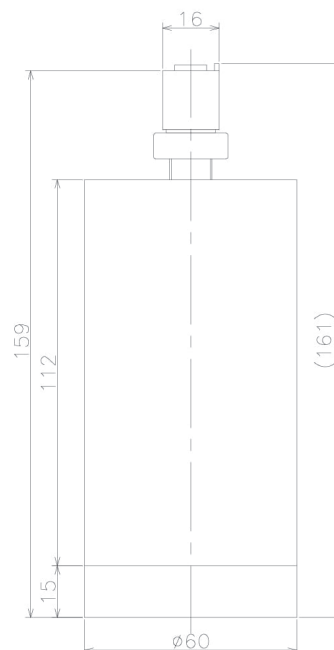

Item no. SD279-1035B9027

Series Name: AMMA High Power compact tracklight (SD279)

■ Lighting Distribution Curve (cd/1000 lm)

■ Direct Horizontal Illuminance SD279-1035B9027

Installation	Track light
Type	Lens type Cylinder tracklight type (DC 48V)
Fixture wattage	10W
Beam angle	36deg
Color Temp.	2700K
CRI	Ra>90
Luminous	1178 lm
Body	Die-cast aluminum alloy
Body finish	Black
Trim finish	Black
Reflector finish	N/A
IP Rate	IP20
Light source	COB module
Input Voltage	DC 48V
Dimming Type	Non-dimmable
Certificate	CE, CCC
Cut Hole	N/A