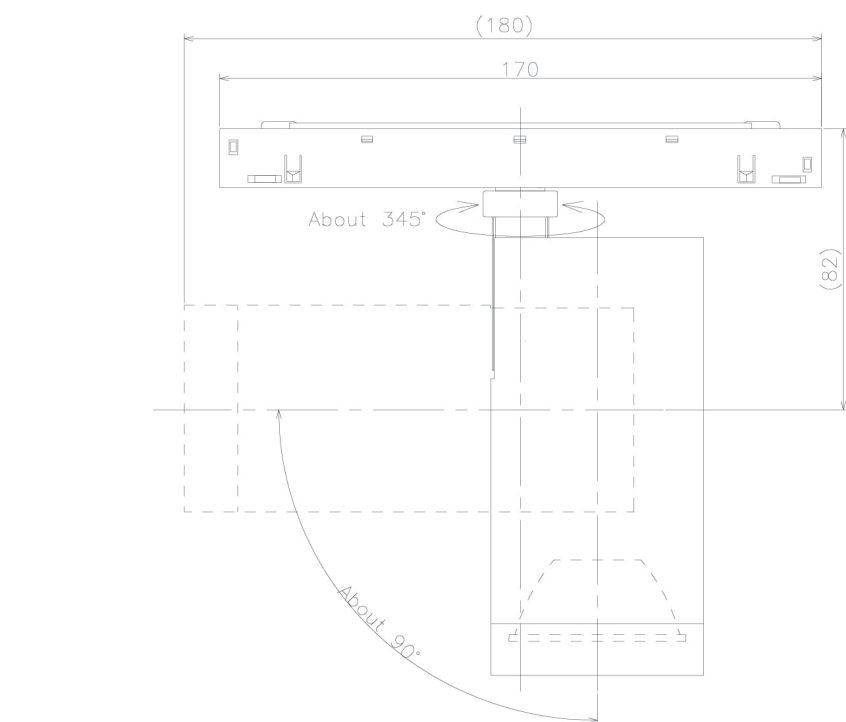

Item no. SD279-1035B9027

Series Name: AMMA High Power compact tracklight (SD279)

■ Lighting Distribution Curve (cd/1000 lm)

■ Direct Horizontal Illuminance SD279-1035B9027

Installation	Track light
Type	Lens type Cylinder tracklight type (DC 48V)
Fixture wattage	10W
Beam angle	36deg
Color Temp.	2700K
CRI	Ra>90
Luminous	1178 lm
Body	Die-cast aluminum alloy
Body finish	Black
Trim finish	Black
Reflector finish	N/A
IP Rate	IP20
Light source	COB module
Input Voltage	DC 48V
Dimming Type	Non-dimmable
Certificate	CE, CCC
Cut Hole	N/A