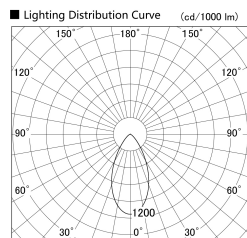

Item no. SD279-1050B9027

Series Name: AMMA High Power compact tracklight (SD279)

Installation	Track light
Type	Lens type Cylinder tracklight type (DC 48V)
Fixture wattage	10W
Beam angle	52deg
Color Temp.	2700K
CRI	Ra>90
Luminous	1079 lm
Body	Die-cast aluminum alloy
Body finish	Black
Trim finish	Black
Reflector finish	N/A
IP Rate	IP20
Light source	COB module
Input Voltage	DC 48V
Dimming Type	Non-dimmable
Certificate	CE, CCC
Cut Hole	N/A