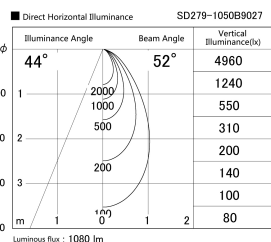

Item no. SD279-1050B9027

Series Name: AMMA High Power compact tracklight (SD279)

Installation	Track light
Type	Lens type Cylinder tracklight type (DC 48V)
Fixture wattage	10W
Beam angle	52deg
Color Temp.	2700K
CRI	Ra>90
Luminous	1079 lm
Body	Die-cast aluminum alloy
Body finish	Black
Trim finish	Black
Reflector finish	N/A
IP Rate	IP20
Light source	COB module
Input Voltage	DC 48V
Dimming Type	Non-dimmable
Certificate	CE, CCC
Cut Hole	N/A