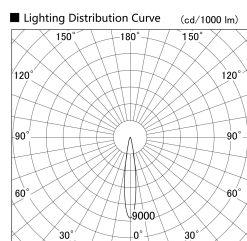

Item no. SD279-1515B9027

Series Name: AMMA High Power compact tracklight (SD279)

Installation	Track light
Type	Lens type Cylinder tracklight type (DC 48V)
Fixture wattage	14W
Beam angle	16deg
Color Temp.	2700K
CRI	Ra>90
Luminous	1295 lm
Body	Die-cast aluminum alloy
Body finish	Black
Trim finish	Black
Reflector finish	N/A
IP Rate	IP20
Light source	COB module
Input Voltage	DC 48V
Dimming Type	Non-dimmable
Certificate	CE, CCC
Cut Hole	N/A