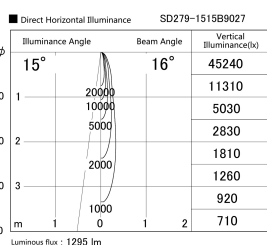

Item no. SD279-1515B9027

Series Name: AMMA High Power compact tracklight (SD279)

Installation	Track light
Type	Lens type Cylinder tracklight type (DC 48V)
Fixture wattage	14W
Beam angle	16deg
Color Temp.	2700K
CRI	Ra>90
Luminous	1295 lm
Body	Die-cast aluminum alloy
Body finish	Black
Trim finish	Black
Reflector finish	N/A
IP Rate	IP20
Light source	COB module
Input Voltage	DC 48V
Dimming Type	Non-dimmable
Certificate	CE, CCC
Cut Hole	N/A