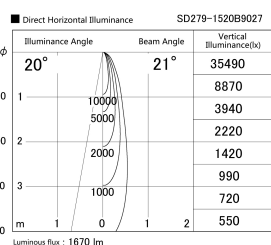

Item no. SD279-1520B9027

Series Name: AMMA High Power compact tracklight (SD279)

Installation	Track light
Type	Lens type Cylinder tracklight type (DC 48V)
Fixture wattage	14W
Beam angle	21deg
Color Temp.	2700K
CRI	Ra>90
Luminous	1670 lm
Body	Die-cast aluminum alloy
Body finish	Black
Trim finish	Black
Reflector finish	N/A
IP Rate	IP20
Light source	COB module
Input Voltage	DC 48V
Dimming Type	Non-dimmable
Certificate	CE, CCC
Cut Hole	N/A