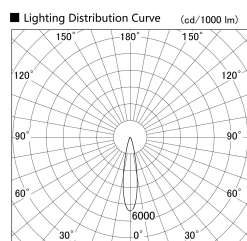

Item no. SD279-1520B9027

Series Name: AMMA High Power compact tracklight (SD279)

Installation	Track light
Type	Lens type Cylinder tracklight type (DC 48V)
Fixture wattage	14W
Beam angle	21deg
Color Temp.	2700K
CRI	Ra>90
Luminous	1670 lm
Body	Die-cast aluminum alloy
Body finish	Black
Trim finish	Black
Reflector finish	N/A
IP Rate	IP20
Light source	COB module
Input Voltage	DC 48V
Dimming Type	Non-dimmable
Certificate	CE, CCC
Cut Hole	N/A