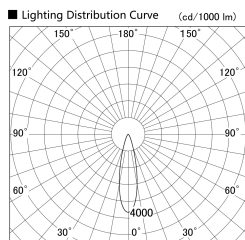

Item no. SD279-1525B9027

Series Name: AMMA High Power compact tracklight (SD279)

Installation	Track light
Type	Lens type Cylinder tracklight type (DC 48V)
Fixture wattage	14W
Beam angle	25deg
Color Temp.	2700K
CRI	Ra>90
Luminous	1572 lm
Body	Die-cast aluminum alloy
Body finish	Black
Trim finish	Black
Reflector finish	N/A
IP Rate	IP20
Light source	COB module
Input Voltage	DC 48V
Dimming Type	Non-dimmable
Certificate	CE, CCC
Cut Hole	N/A