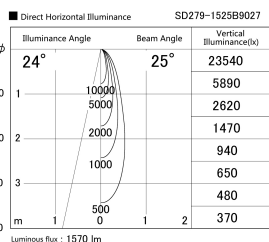

Item no. SD279-1525B9027

Series Name: AMMA High Power compact tracklight (SD279)

Installation	Track light
Type	Lens type Cylinder tracklight type (DC 48V)
Fixture wattage	14W
Beam angle	25deg
Color Temp.	2700K
CRI	Ra>90
Luminous	1572 lm
Body	Die-cast aluminum alloy
Body finish	Black
Trim finish	Black
Reflector finish	N/A
IP Rate	IP20
Light source	COB module
Input Voltage	DC 48V
Dimming Type	Non-dimmable
Certificate	CE, CCC
Cut Hole	N/A