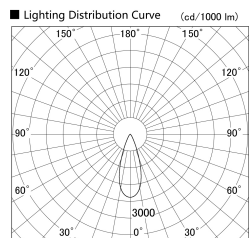

Item no. SD279-1535B9027

Series Name: AMMA High Power compact tracklight (SD279)

Installation	Track light
Type	Lens type Cylinder tracklight type (DC 48V)
Fixture wattage	14W
Beam angle	36deg
Color Temp.	2700K
CRI	Ra>90
Luminous	1625 lm
Body	Die-cast aluminum alloy
Body finish	Black
Trim finish	Black
Reflector finish	N/A
IP Rate	IP20
Light source	COB module
Input Voltage	DC 48V
Dimming Type	Non-dimmable
Certificate	CE, CCC
Cut Hole	N/A