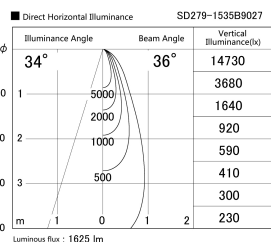

Item no. SD279-1535B9027

Series Name: AMMA High Power compact tracklight (SD279)

Installation	Track light
Type	Lens type Cylinder tracklight type (DC 48V)
Fixture wattage	14W
Beam angle	36deg
Color Temp.	2700K
CRI	Ra>90
Luminous	1625 lm
Body	Die-cast aluminum alloy
Body finish	Black
Trim finish	Black
Reflector finish	N/A
IP Rate	IP20
Light source	COB module
Input Voltage	DC 48V
Dimming Type	Non-dimmable
Certificate	CE, CCC
Cut Hole	N/A