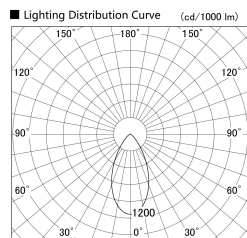

Item no. SD279-1550B9027

Series Name: AMMA High Power compact tracklight (SD279)

Installation	Track light
Type	Lens type Cylinder tracklight type (DC 48V)
Fixture wattage	14W
Beam angle	52deg
Color Temp.	2700K
CRI	Ra>90
Luminous	1488 lm
Body	Die-cast aluminum alloy
Body finish	Black
Trim finish	Black
Reflector finish	N/A
IP Rate	IP20
Light source	COB module
Input Voltage	DC 48V
Dimming Type	Non-dimmable
Certificate	CE, CCC
Cut Hole	N/A