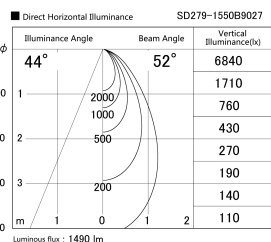

Item no. SD279-1550B9027

Series Name: AMMA High Power compact tracklight (SD279)

Installation	Track light
Type	Lens type Cylinder tracklight type (DC 48V)
Fixture wattage	14W
Beam angle	52deg
Color Temp.	2700K
CRI	Ra>90
Luminous	1488 lm
Body	Die-cast aluminum alloy
Body finish	Black
Trim finish	Black
Reflector finish	N/A
IP Rate	IP20
Light source	COB module
Input Voltage	DC 48V
Dimming Type	Non-dimmable
Certificate	CE, CCC
Cut Hole	N/A