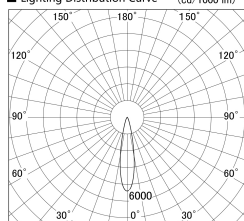

■ Lighting Distribution Curve (cd/1000 lm)