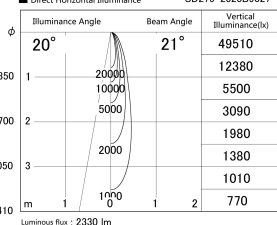

Item no. SD279-2020B9027

Series Name: AMMA High Power compact tracklight (SD279)

■ Lighting Distribution Curve (cd/1000 lm)

Installation	Track light
Type	Lens type Cylinder tracklight type (DC 48V)
Fixture wattage	21W
Beam angle	21deg
Color Temp.	2700K
CRI	Ra>90
Luminous	2330 lm
Body	Die-cast aluminum alloy
Body finish	Black
Trim finish	Black
Reflector finish	N/A
IP Rate	IP20
Light source	COB module
Input Voltage	DC 48V
Dimming Type	Non-dimmable
Certificate	CE, CCC
Cut Hole	N/A