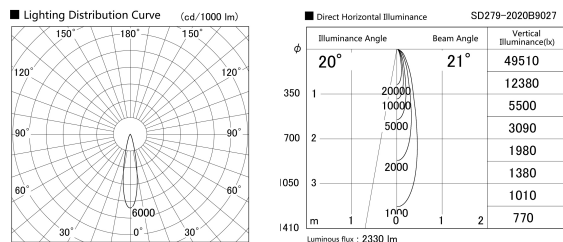

Item no. SD279-2020B9027

Series Name: AMMA High Power compact tracklight (SD279)

■ Lighting Distribution Curve (cd/1000 lm)