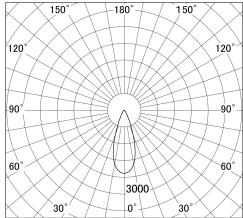

■ Lighting Distribution Curve (cd/1000 lm)