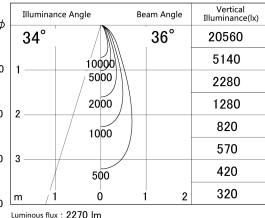

Item no. SD279-2035B9027

Series Name: AMMA High Power compact tracklight (SD279)

■ Lighting Distribution Curve (cd/1000 lm)

Installation	Track light
Type	Lens type Cylinder tracklight type (DC 48V)
Fixture wattage	21W
Beam angle	36deg
Color Temp.	2700K
CRI	Ra>90
Luminous	2268 lm
Body	Die-cast aluminum alloy
Body finish	Black
Trim finish	Black
Reflector finish	N/A
IP Rate	IP20
Light source	COB module
Input Voltage	DC 48V
Dimming Type	Non-dimmable
Certificate	CE, CCC
Cut Hole	N/A