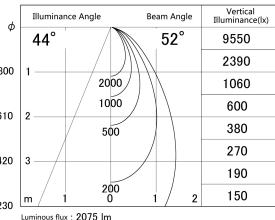

Item no. SD279-2050B9027

Series Name: AMMA High Power compact tracklight (SD279)

■ Lighting Distribution Curve (cd/1000 lm)

■ Direct Horizontal Illuminance SD279-2050B9027

|                  |   |
|------------------|---|
| Installation     | Track light                                 |
| Type             | Lens type Cylinder tracklight type (DC 48V) |
| Fixture wattage  | 21W   |
| Beam angle       | 52deg                                       |
| Color Temp.      | 2700K                                       |
| CRI              | Ra>90                                       |
| Luminous         | 2077 lm                                     |
| Body             | Die-cast aluminum alloy                     |
| Body finish      | Black                                       |
| Trim finish      | Black                                       |
| Reflector finish | N/A   |
| IP Rate          | IP20  |
| Light source     | COB module                                  |
| Input Voltage    | DC 48V                                      |
| Dimming Type     | Non-dimmable                                |
| Certificate      | CE, CCC                                     |
| Cut Hole         | N/A   |