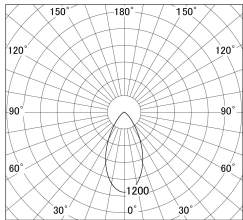

Item no. SD279-2050B9027

Series Name: AMMA High Power compact tracklight (SD279)

■ Lighting Distribution Curve (cd/1000 lm)

■ Direct Horizontal Illuminance SD279-2050B9027

|                  |   |
|------------------|---|
| Installation     | Track light                                 |
| Type             | Lens type Cylinder tracklight type (DC 48V) |
| Fixture wattage  | 21W   |
| Beam angle       | 52deg                                       |
| Color Temp.      | 2700K                                       |
| CRI              | Ra>90                                       |
| Luminous         | 2077 lm                                     |
| Body             | Die-cast aluminum alloy                     |
| Body finish      | Black                                       |
| Trim finish      | Black                                       |
| Reflector finish | N/A   |
| IP Rate          | IP20  |
| Light source     | COB module                                  |
| Input Voltage    | DC 48V                                      |
| Dimming Type     | Non-dimmable                                |
| Certificate      | CE, CCC                                     |
| Cut Hole         | N/A   |