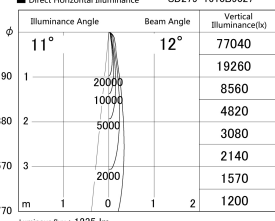

Item no. SD279-1610B9027

Series Name: AMMA High Power compact tracklight (SD279)

■ Lighting Distribution Curve (cd/1000 lm)

Installation	Track light
Type	Lens type Cylinder tracklight type (DC 48V)
Fixture wattage	14W
Beam angle	12deg
Color Temp.	2700K
CRI	Ra>90
Luminous	1235 lm
Body	Die-cast aluminum alloy
Body finish	Black
Trim finish	Black
Reflector finish	N/A
IP Rate	IP20
Light source	COB module
Input Voltage	DC 48V
Dimming Type	Non-dimmable
Certificate	CE, CCC
Cut Hole	N/A