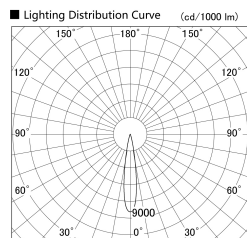

Item no. SD279-1615B9027

Series Name: AMMA High Power compact tracklight (SD279)

Installation	Track light
Type	Lens type Cylinder tracklight type (DC 48V)
Fixture wattage	14W
Beam angle	17deg
Color Temp.	2700K
CRI	Ra>90
Luminous	1656 lm
Body	Die-cast aluminum alloy
Body finish	Black
Trim finish	Black
Reflector finish	N/A
IP Rate	IP20
Light source	COB module
Input Voltage	DC 48V
Dimming Type	Non-dimmable
Certificate	CE, CCC
Cut Hole	N/A