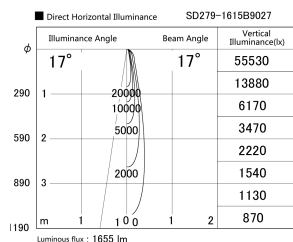

Item no. SD279-1615B9027

Series Name: AMMA High Power compact tracklight (SD279)

Installation	Track light
Type	Lens type Cylinder tracklight type (DC 48V)
Fixture wattage	14W
Beam angle	17deg
Color Temp.	2700K
CRI	Ra>90
Luminous	1656 lm
Body	Die-cast aluminum alloy
Body finish	Black
Trim finish	Black
Reflector finish	N/A
IP Rate	IP20
Light source	COB module
Input Voltage	DC 48V
Dimming Type	Non-dimmable
Certificate	CE, CCC
Cut Hole	N/A