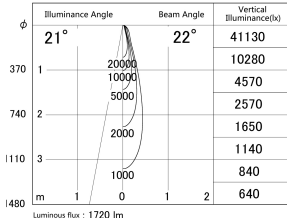

Item no. SD279-1625B9027

Series Name: AMMA High Power compact tracklight (SD279)

■ Lighting Distribution Curve (cd/1000 lm)

Installation	Track light
Type	Lens type Cylinder tracklight type (DC 48V)
Fixture wattage	14W
Beam angle	22deg
Color Temp.	2700K
CRI	Ra>90
Luminous	1720 lm
Body	Die-cast aluminum alloy
Body finish	Black
Trim finish	Black
Reflector finish	N/A
IP Rate	IP20
Light source	COB module
Input Voltage	DC 48V
Dimming Type	Non-dimmable
Certificate	CE, CCC
Cut Hole	N/A