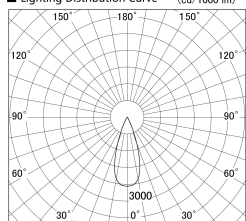

■ Lighting Distribution Curve (cd/1000 lm)