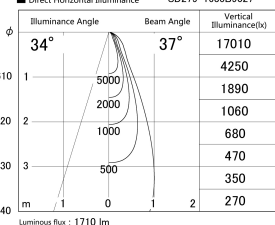

Item no. SD279-1635B9027

Series Name: AMMA High Power compact tracklight (SD279)

■ Lighting Distribution Curve (cd/1000 lm)

Installation	Track light
Type	Lens type Cylinder tracklight type (DC 48V)
Fixture wattage	14W
Beam angle	37deg
Color Temp.	2700K
CRI	Ra>90
Luminous	1711 lm
Body	Die-cast aluminum alloy
Body finish	Black
Trim finish	Black
Reflector finish	N/A
IP Rate	IP20
Light source	COB module
Input Voltage	DC 48V
Dimming Type	Non-dimmable
Certificate	CE, CCC
Cut Hole	N/A