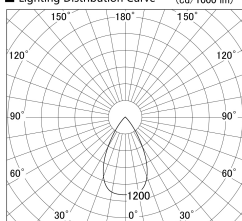

■ Lighting Distribution Curve (cd/1000 lm)