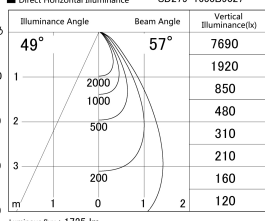

Item no. SD279-1655B9027

Series Name: AMMA High Power compact tracklight (SD279)

■ Lighting Distribution Curve (cd/1000 lm)

Installation	Track light
Type	Lens type Cylinder tracklight type (DC 48V)
Fixture wattage	14W
Beam angle	57deg
Color Temp.	2700K
CRI	Ra>90
Luminous	1723 lm
Body	Die-cast aluminum alloy
Body finish	Black
Trim finish	Black
Reflector finish	N/A
IP Rate	IP20
Light source	COB module
Input Voltage	DC 48V
Dimming Type	Non-dimmable
Certificate	CE, CCC
Cut Hole	N/A