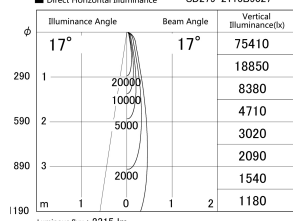

Item no. SD279-2115B9027

Series Name: AMMA High Power compact tracklight (SD279)

■ Lighting Distribution Curve (cd/1000 lm)

Installation	Track light
Type	Lens type Cylinder tracklight type (DC 48V)
Fixture wattage	21W
Beam angle	17deg
Color Temp.	2700K
CRI	Ra>90
Luminous	2317 lm
Body	Die-cast aluminum alloy
Body finish	Black
Trim finish	Black
Reflector finish	N/A
IP Rate	IP20
Light source	COB module
Input Voltage	DC 48V
Dimming Type	Non-dimmable
Certificate	CE, CCC
Cut Hole	N/A