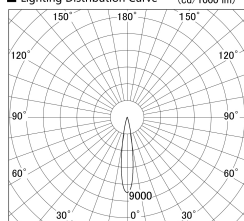

■ Lighting Distribution Curve (cd/1000 lm)