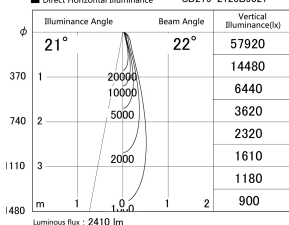

Item no. SD279-2125B9027

Series Name: AMMA High Power compact tracklight (SD279)

■ Lighting Distribution Curve (cd/1000 lm)

■ Direct Horizontal Illuminance SD279-2125B9027

Installation	Track light
Type	Lens type Cylinder tracklight type (DC 48V)
Fixture wattage	21W
Beam angle	22deg
Color Temp.	2700K
CRI	Ra>90
Luminous	2411 lm
Body	Die-cast aluminum alloy
Body finish	Black
Trim finish	Black
Reflector finish	N/A
IP Rate	IP20
Light source	COB module
Input Voltage	DC 48V
Dimming Type	Non-dimmable
Certificate	CE, CCC
Cut Hole	N/A