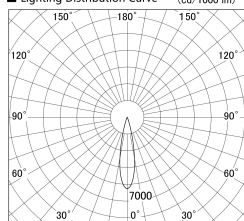

Item no. SD279-2125B9027

Series Name: AMMA High Power compact tracklight (SD279)

■ Lighting Distribution Curve (cd/1000 lm)

■ Direct Horizontal Illuminance SD279-2125B9027

Installation	Track light
Type	Lens type Cylinder tracklight type (DC 48V)
Fixture wattage	21W
Beam angle	22deg
Color Temp.	2700K
CRI	Ra>90
Luminous	2411 lm
Body	Die-cast aluminum alloy
Body finish	Black
Trim finish	Black
Reflector finish	N/A
IP Rate	IP20
Light source	COB module
Input Voltage	DC 48V
Dimming Type	Non-dimmable
Certificate	CE, CCC
Cut Hole	N/A