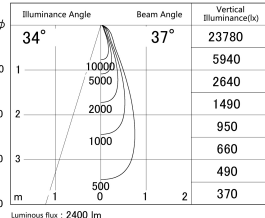

Item no. SD279-2135B9027

Series Name: AMMA High Power compact tracklight (SD279)

■ Lighting Distribution Curve (cd/1000 lm)

Installation	Track light
Type	Lens type Cylinder tracklight type (DC 48V)
Fixture wattage	21W
Beam angle	37deg
Color Temp.	2700K
CRI	Ra>90
Luminous	2398 lm
Body	Die-cast aluminum alloy
Body finish	Black
Trim finish	Black
Reflector finish	N/A
IP Rate	IP20
Light source	COB module
Input Voltage	DC 48V
Dimming Type	Non-dimmable
Certificate	CE, CCC
Cut Hole	N/A