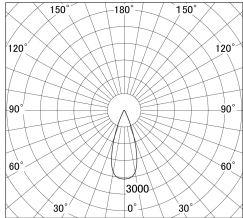

■ Lighting Distribution Curve (cd/1000 lm)