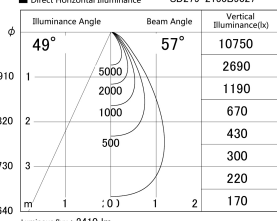

Item no. SD279-2155B9027

Series Name: AMMA High Power compact tracklight (SD279)

■ Lighting Distribution Curve (cd/1000 lm)

■ Direct Horizontal Illuminance SD279-2155B9027

Installation	Track light
Type	Lens type Cylinder tracklight type (DC 48V)
Fixture wattage	21W
Beam angle	57deg
Color Temp.	2700K
CRI	Ra>90
Luminous	2408 lm
Body	Die-cast aluminum alloy
Body finish	Black
Trim finish	Black
Reflector finish	N/A
IP Rate	IP20
Light source	COB module
Input Voltage	DC 48V
Dimming Type	Non-dimmable
Certificate	CE, CCC
Cut Hole	N/A