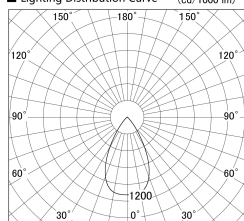

Item no. SD279-2155B9027

Series Name: AMMA High Power compact tracklight (SD279)

■ Lighting Distribution Curve (cd/1000 lm)

■ Direct Horizontal Illuminance SD279-2155B9027

Installation	Track light
Type	Lens type Cylinder tracklight type (DC 48V)
Fixture wattage	21W
Beam angle	57deg
Color Temp.	2700K
CRI	Ra>90
Luminous	2408 lm
Body	Die-cast aluminum alloy
Body finish	Black
Trim finish	Black
Reflector finish	N/A
IP Rate	IP20
Light source	COB module
Input Voltage	DC 48V
Dimming Type	Non-dimmable
Certificate	CE, CCC
Cut Hole	N/A