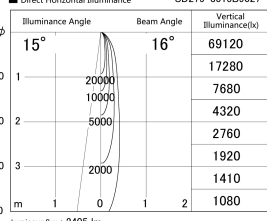

Item no. SD279-3015B9027

Series Name: AMMA High Power compact tracklight (SD279)

■ Lighting Distribution Curve (cd/1000 lm)

Installation	Track light
Type	Lens type Cylinder tracklight type (DC 48V)
Fixture wattage	28W
Beam angle	16deg
Color Temp.	2700K
CRI	Ra>90
Luminous	2407 lm
Body	Die-cast aluminum alloy
Body finish	Black
Trim finish	Black
Reflector finish	N/A
IP Rate	IP20
Light source	COB module
Input Voltage	DC 48V
Dimming Type	Non-dimmable
Certificate	CE, CCC
Cut Hole	N/A