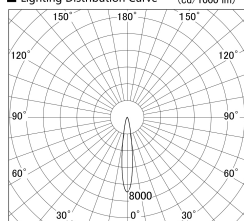

■ Lighting Distribution Curve (cd/1000 lm)