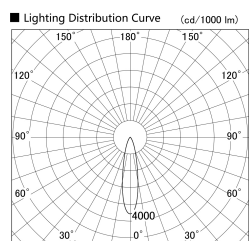

Item no. SD279-3025B9027

Series Name: AMMA High Power compact tracklight (SD279)

Installation	Track light
Type	Lens type Cylinder tracklight type (DC 48V)
Fixture wattage	28W
Beam angle	23deg
Color Temp.	2700K
CRI	Ra>90
Luminous	3114 lm
Body	Die-cast aluminum alloy
Body finish	Black
Trim finish	Black
Reflector finish	N/A
IP Rate	IP20
Light source	COB module
Input Voltage	DC 48V
Dimming Type	Non-dimmable
Certificate	CE, CCC
Cut Hole	N/A