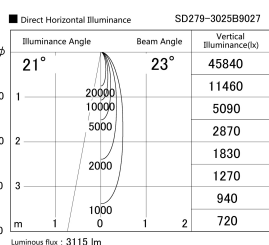

Item no. SD279-3025B9027

Series Name: AMMA High Power compact tracklight (SD279)

Installation	Track light
Type	Lens type Cylinder tracklight type (DC 48V)
Fixture wattage	28W
Beam angle	23deg
Color Temp.	2700K
CRI	Ra>90
Luminous	3114 lm
Body	Die-cast aluminum alloy
Body finish	Black
Trim finish	Black
Reflector finish	N/A
IP Rate	IP20
Light source	COB module
Input Voltage	DC 48V
Dimming Type	Non-dimmable
Certificate	CE, CCC
Cut Hole	N/A