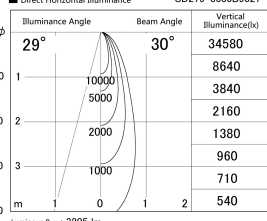

Item no. SD279-3030B9027

Series Name: AMMA High Power compact tracklight (SD279)

■ Lighting Distribution Curve (cd/1000 lm)

Installation	Track light
Type	Lens type Cylinder tracklight type (DC 48V)
Fixture wattage	28W
Beam angle	30deg
Color Temp.	2700K
CRI	Ra>90
Luminous	3205 lm
Body	Die-cast aluminum alloy
Body finish	Black
Trim finish	Black
Reflector finish	N/A
IP Rate	IP20
Light source	COB module
Input Voltage	DC 48V
Dimming Type	Non-dimmable
Certificate	CE, CCC
Cut Hole	N/A