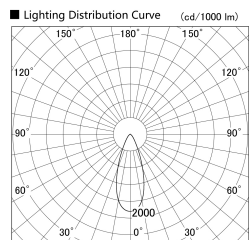

Item no. SD279-3040B9027

Series Name: AMMA High Power compact tracklight (SD279)

Installation	Track light
Type	Lens type Cylinder tracklight type (DC 48V)
Fixture wattage	28W
Beam angle	38deg
Color Temp.	2700K
CRI	Ra>90
Luminous	3138 lm
Body	Die-cast aluminum alloy
Body finish	Black
Trim finish	Black
Reflector finish	N/A
IP Rate	IP20
Light source	COB module
Input Voltage	DC 48V
Dimming Type	Non-dimmable
Certificate	CE, CCC
Cut Hole	N/A