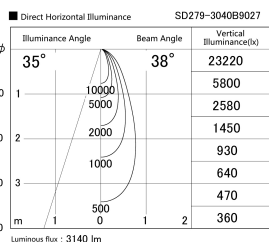

Item no. SD279-3040B9027

Series Name: AMMA High Power compact tracklight (SD279)

Installation	Track light
Type	Lens type Cylinder tracklight type (DC 48V)
Fixture wattage	28W
Beam angle	38deg
Color Temp.	2700K
CRI	Ra>90
Luminous	3138 lm
Body	Die-cast aluminum alloy
Body finish	Black
Trim finish	Black
Reflector finish	N/A
IP Rate	IP20
Light source	COB module
Input Voltage	DC 48V
Dimming Type	Non-dimmable
Certificate	CE, CCC
Cut Hole	N/A