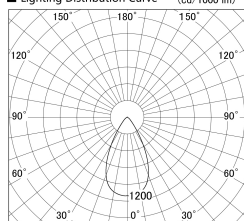

Item no. SD279-3055B9027

Series Name: AMMA High Power compact tracklight (SD279)

■ Lighting Distribution Curve (cd/1000 lm)

■ Direct Horizontal Illuminance SD279-3055B9027

Installation	Track light
Type	Lens type Cylinder tracklight type (DC 48V)
Fixture wattage	28W
Beam angle	55deg
Color Temp.	2700K
CRI	Ra>90
Luminous	3143 lm
Body	Die-cast aluminum alloy
Body finish	Black
Trim finish	Black
Reflector finish	N/A
IP Rate	IP20
Light source	COB module
Input Voltage	DC 48V
Dimming Type	Non-dimmable
Certificate	CE, CCC
Cut Hole	N/A