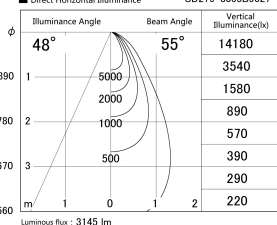

Item no. SD279-3055B9027

Series Name: AMMA High Power compact tracklight (SD279)

■ Lighting Distribution Curve (cd/1000 lm)

■ Direct Horizontal Illuminance SD279-3055B9027

Installation	Track light
Type	Lens type Cylinder tracklight type (DC 48V)
Fixture wattage	28W
Beam angle	55deg
Color Temp.	2700K
CRI	Ra>90
Luminous	3143 lm
Body	Die-cast aluminum alloy
Body finish	Black
Trim finish	Black
Reflector finish	N/A
IP Rate	IP20
Light source	COB module
Input Voltage	DC 48V
Dimming Type	Non-dimmable
Certificate	CE, CCC
Cut Hole	N/A