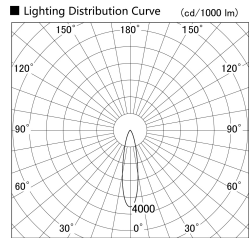

Item no. SD279-3525B9027

Series Name: AMMA High Power compact tracklight (SD279)

Installation	Track light
Type	Lens type Cylinder tracklight type (DC 48V)
Fixture wattage	32W
Beam angle	23deg
Color Temp.	2700K
CRI	Ra>90
Luminous	3527 lm
Body	Die-cast aluminum alloy
Body finish	Black
Trim finish	Black
Reflector finish	N/A
IP Rate	IP20
Light source	COB module
Input Voltage	DC 48V
Dimming Type	Non-dimmable
Certificate	CE, CCC
Cut Hole	N/A