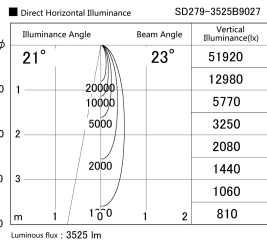

Item no. SD279-3525B9027

Series Name: AMMA High Power compact tracklight (SD279)

Installation	Track light
Type	Lens type Cylinder tracklight type (DC 48V)
Fixture wattage	32W
Beam angle	23deg
Color Temp.	2700K
CRI	Ra>90
Luminous	3527 lm
Body	Die-cast aluminum alloy
Body finish	Black
Trim finish	Black
Reflector finish	N/A
IP Rate	IP20
Light source	COB module
Input Voltage	DC 48V
Dimming Type	Non-dimmable
Certificate	CE, CCC
Cut Hole	N/A