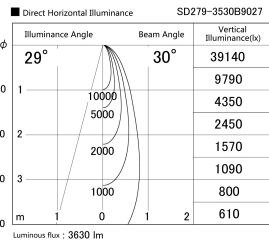

Item no. SD279-3530B9027

Series Name: AMMA High Power compact tracklight (SD279)

Installation	Track light
Type	Lens type Cylinder tracklight type (DC 48V)
Fixture wattage	32W
Beam angle	30deg
Color Temp.	2700K
CRI	Ra>90
Luminous	3628 lm
Body	Die-cast aluminum alloy
Body finish	Black
Trim finish	Black
Reflector finish	N/A
IP Rate	IP20
Light source	COB module
Input Voltage	DC 48V
Dimming Type	Non-dimmable
Certificate	CE, CCC
Cut Hole	N/A