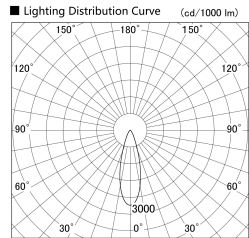

Item no. SD279-3530B9027

Series Name: AMMA High Power compact tracklight (SD279)

Installation	Track light
Type	Lens type Cylinder tracklight type (DC 48V)
Fixture wattage	32W
Beam angle	30deg
Color Temp.	2700K
CRI	Ra>90
Luminous	3628 lm
Body	Die-cast aluminum alloy
Body finish	Black
Trim finish	Black
Reflector finish	N/A
IP Rate	IP20
Light source	COB module
Input Voltage	DC 48V
Dimming Type	Non-dimmable
Certificate	CE, CCC
Cut Hole	N/A