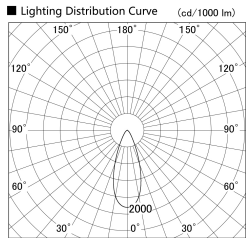

Item no. SD279-3540B9027

Series Name: AMMA High Power compact tracklight (SD279)

Installation	Track light
Type	Lens type Cylinder tracklight type (DC 48V)
Fixture wattage	32W
Beam angle	38deg
Color Temp.	2700K
CRI	Ra>90
Luminous	3553 lm
Body	Die-cast aluminum alloy
Body finish	Black
Trim finish	Black
Reflector finish	N/A
IP Rate	IP20
Light source	COB module
Input Voltage	DC 48V
Dimming Type	Non-dimmable
Certificate	CE, CCC
Cut Hole	N/A