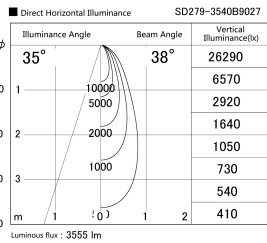

Item no. SD279-3540B9027

Series Name: AMMA High Power compact tracklight (SD279)

Installation	Track light
Type	Lens type Cylinder tracklight type (DC 48V)
Fixture wattage	32W
Beam angle	38deg
Color Temp.	2700K
CRI	Ra>90
Luminous	3553 lm
Body	Die-cast aluminum alloy
Body finish	Black
Trim finish	Black
Reflector finish	N/A
IP Rate	IP20
Light source	COB module
Input Voltage	DC 48V
Dimming Type	Non-dimmable
Certificate	CE, CCC
Cut Hole	N/A