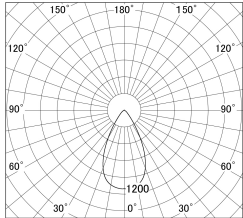

■ Lighting Distribution Curve (cd/1000 lm)