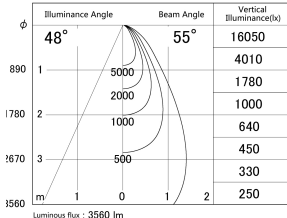

Item no. SD279-3555B9027

Series Name: AMMA High Power compact tracklight (SD279)

■ Lighting Distribution Curve (cd/1000 lm)

Installation	Track light
Type	Lens type Cylinder tracklight type (DC 48V)
Fixture wattage	32W
Beam angle	55deg
Color Temp.	2700K
CRI	Ra>90
Luminous	3558 lm
Body	Die-cast aluminum alloy
Body finish	Black
Trim finish	Black
Reflector finish	N/A
IP Rate	IP20
Light source	COB module
Input Voltage	DC 48V
Dimming Type	Non-dimmable
Certificate	CE, CCC
Cut Hole	N/A