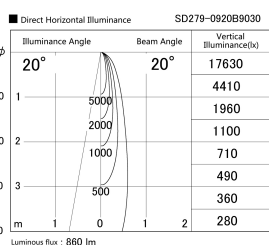

Item no. SD279-0920B9030

Series Name: AMMA High Power compact tracklight (SD279)

Installation	Track light
Type	Lens type Cylinder tracklight type (DC 48V)
Fixture wattage	10W
Beam angle	20deg
Color Temp.	3000K
CRI	Ra>90
Luminous	858 lm
Body	Die-cast aluminum alloy
Body finish	Black
Trim finish	Black
Reflector finish	N/A
IP Rate	IP20
Light source	COB module
Input Voltage	DC 48V
Dimming Type	Non-dimmable
Certificate	CE, CCC
Cut Hole	N/A