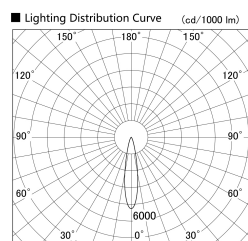

Item no. SD279-0920B9030

Series Name: AMMA High Power compact tracklight (SD279)

Installation	Track light
Type	Lens type Cylinder tracklight type (DC 48V)
Fixture wattage	10W
Beam angle	20deg
Color Temp.	3000K
CRI	Ra>90
Luminous	858 lm
Body	Die-cast aluminum alloy
Body finish	Black
Trim finish	Black
Reflector finish	N/A
IP Rate	IP20
Light source	COB module
Input Voltage	DC 48V
Dimming Type	Non-dimmable
Certificate	CE, CCC
Cut Hole	N/A